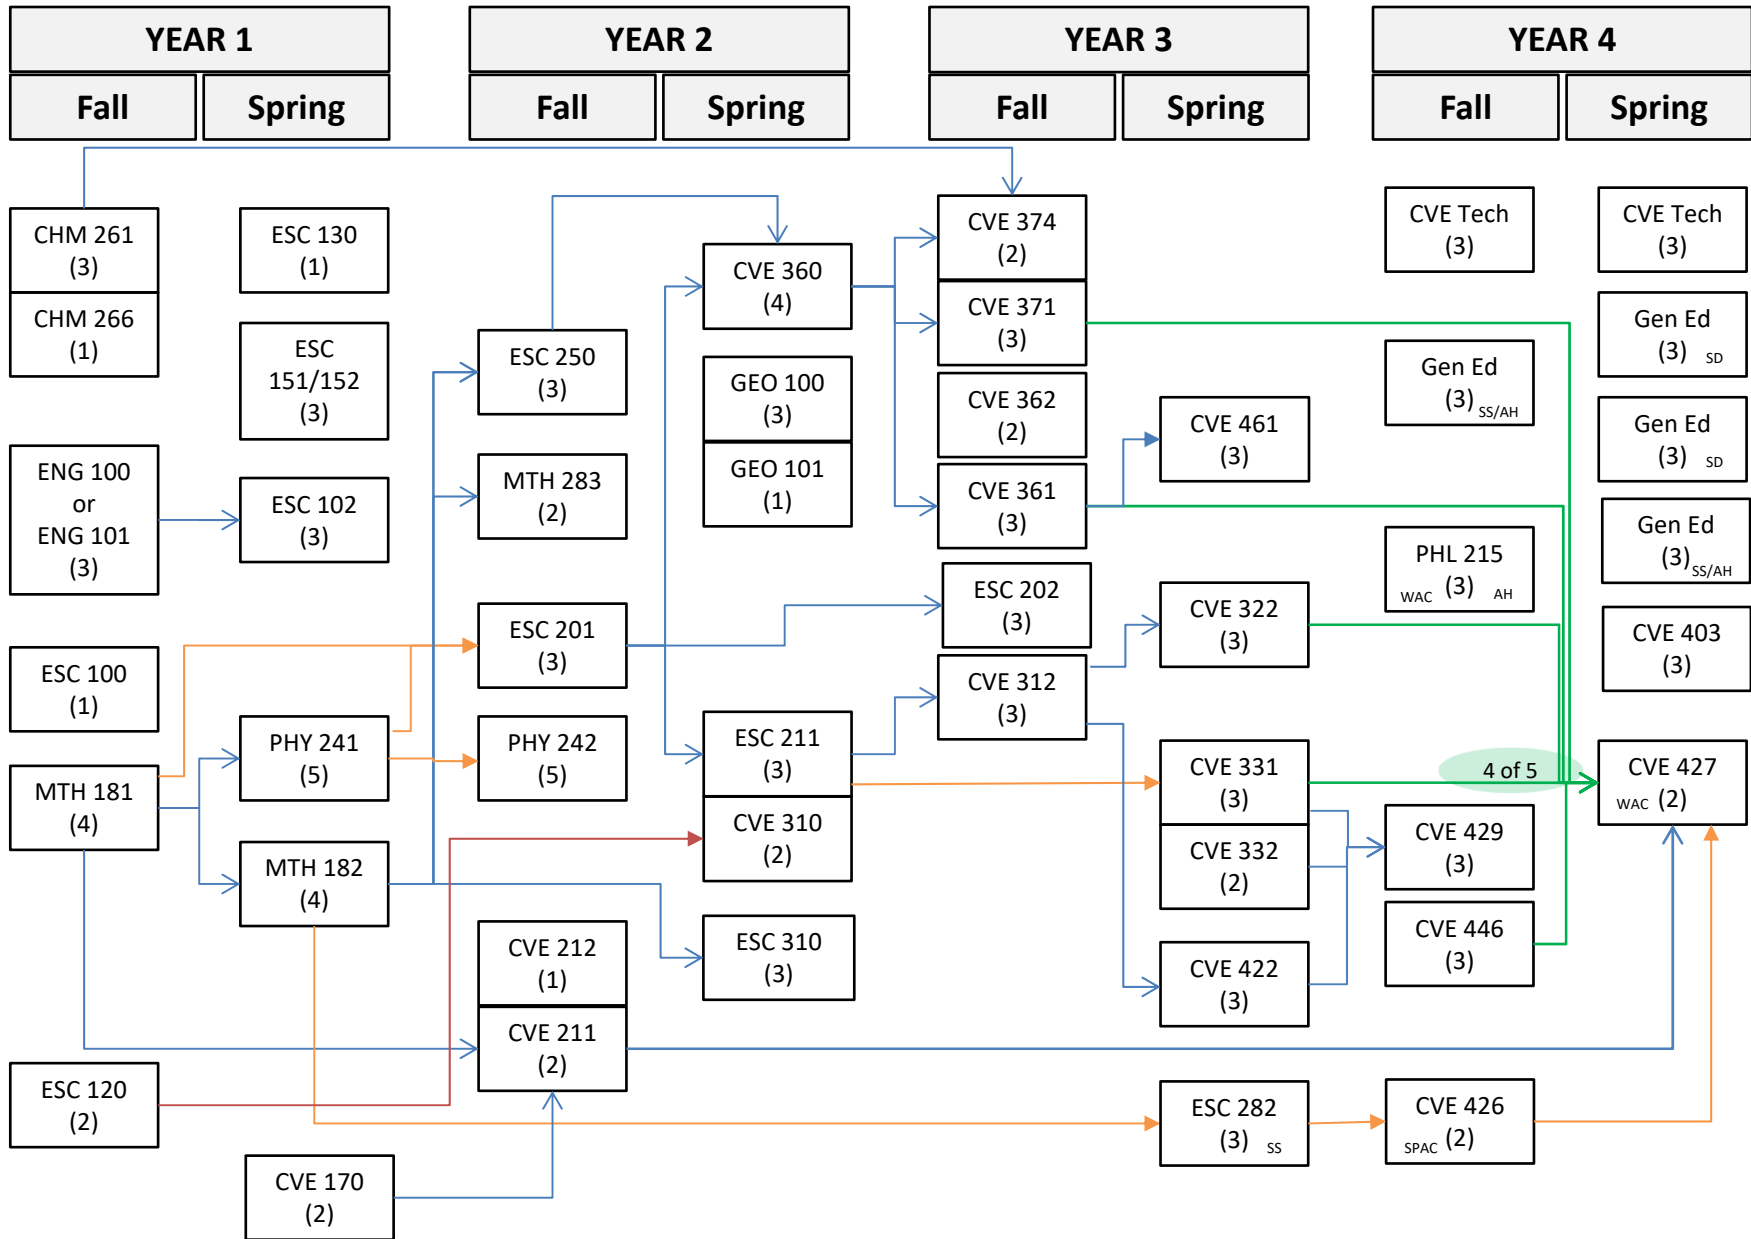

# CIVIL ENGINEERING

# CURRICULUM SHEET

Effective for all students admitted to CVE program Fall 2024 and after.