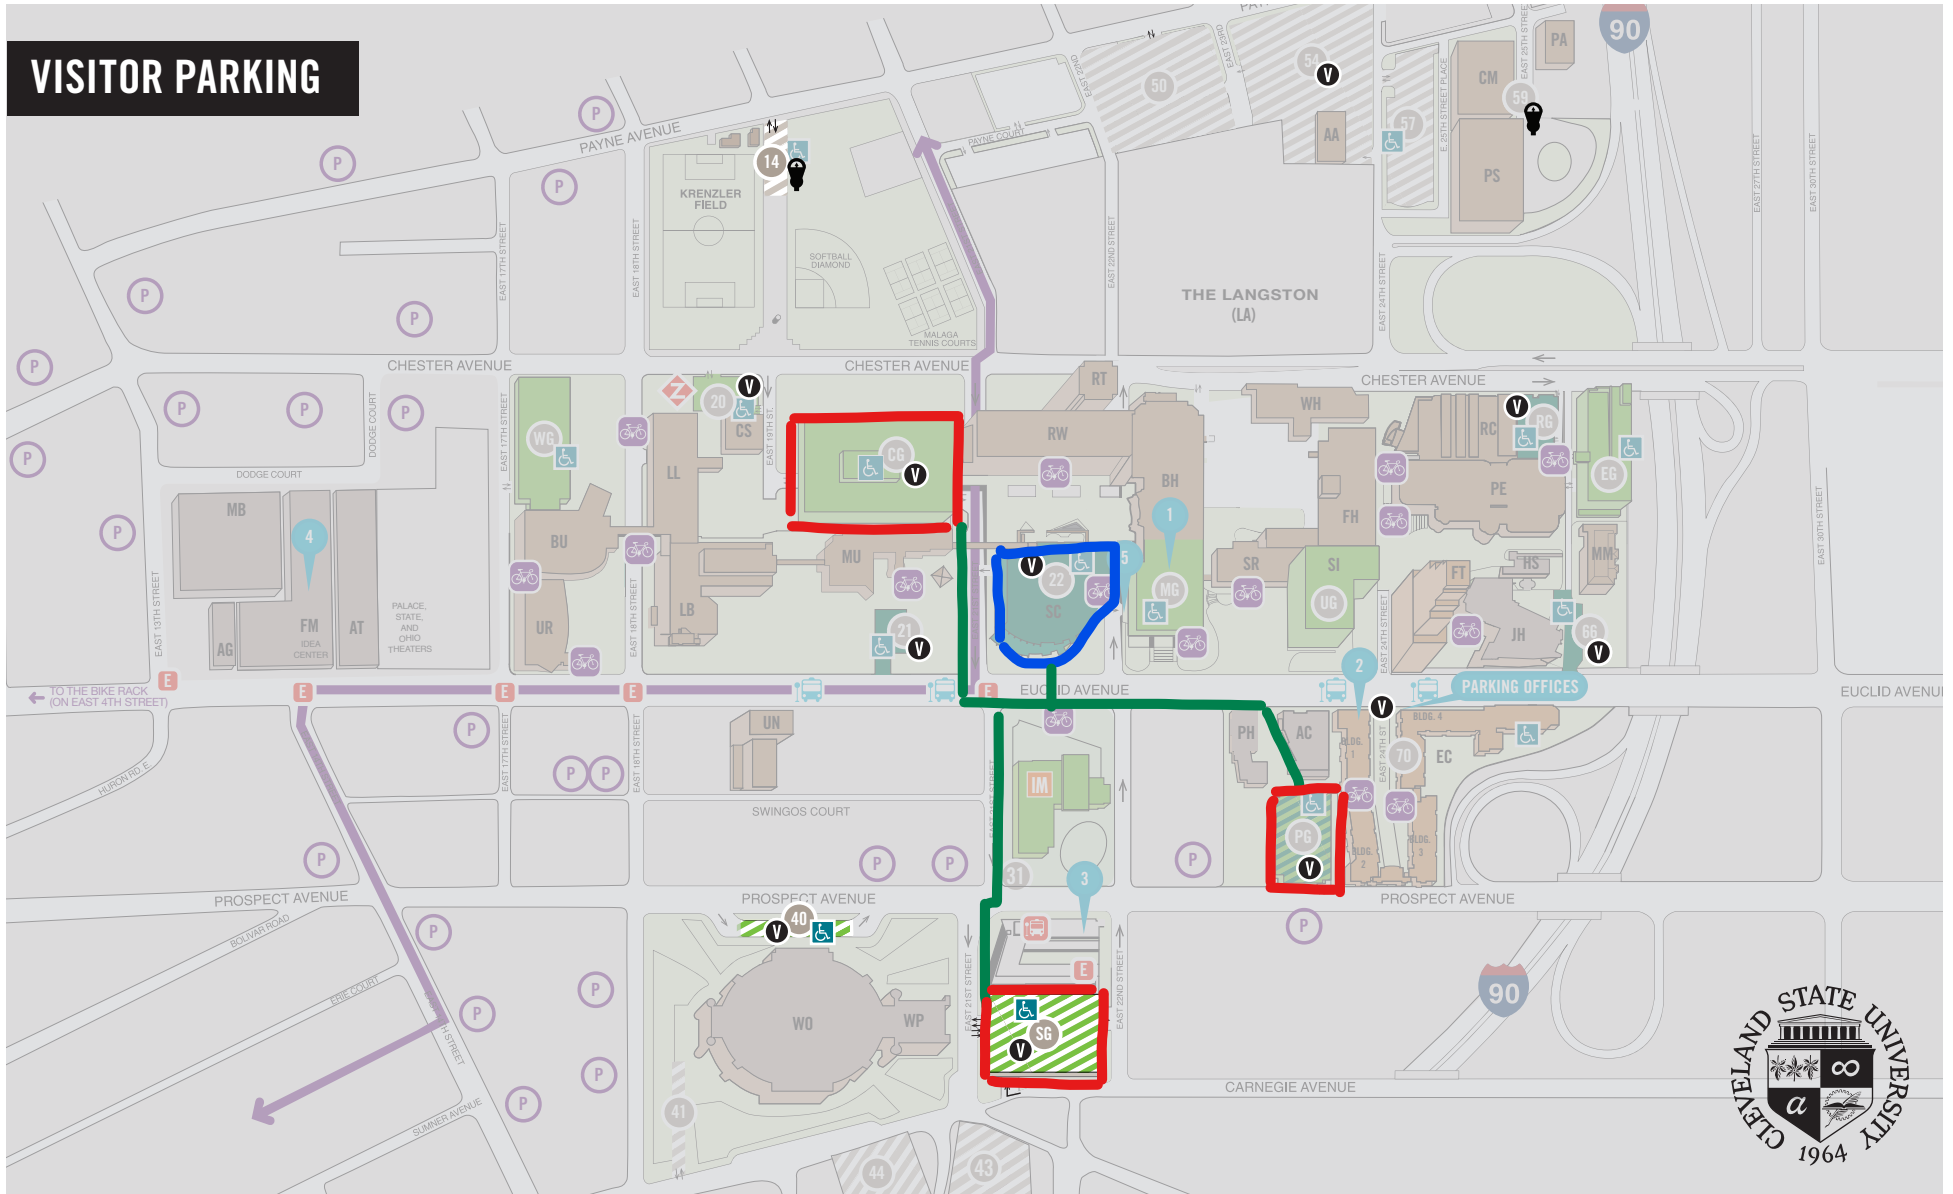

VISITOR PARKING

PARKING LOCATIONS

Lot 14***	14		
Lot 20	20		
Lot 21	21		
Lot 22	22		
Lot 31	31	RESERVED ONLY	
Lot 40***	40		
Lot 41***	41		
Lot 43	43	LOT 43/44 PERMITS	
Lot 44	44	LOT 43/44 PERMITS	
Lot 50	50		
Lot 54	54		
Lot 57	57		
Lot 59	59		

Lot RG* (Rec Center)	RG		
Lot 66	66		
Lot 70	70		
Lot CG (Central Garage)	CG		E. 21ST ONLY
Lot EG (East Garage)	EG		AFTER 3PM
Lot MG (Main Classroom Garage)	MG		

Lot PG (Prospect Garage)**	PG		
Lot SG (South Garage)***	SG		
Lot UG (Underground Garage)	UG		
Lot WG (West Garage)	WG		AFTER 3PM

Dropoff/Pickup Zone
 Metered Parking Available
 Visitors

Evening & Night Permit Parking available in all permit locations except PG and SG.

White permits valid in CG M-F 5:30 pm-11:59 pm and Saturday and Sunday.

Green permits valid in white lots M-F 5:30 pm-11:59 pm and Saturday and Sunday.

Overnight visitor parking in SG only.

*Rec permits and visitors only
 ***Visitor and PG permits only
 ***Location may close for special events